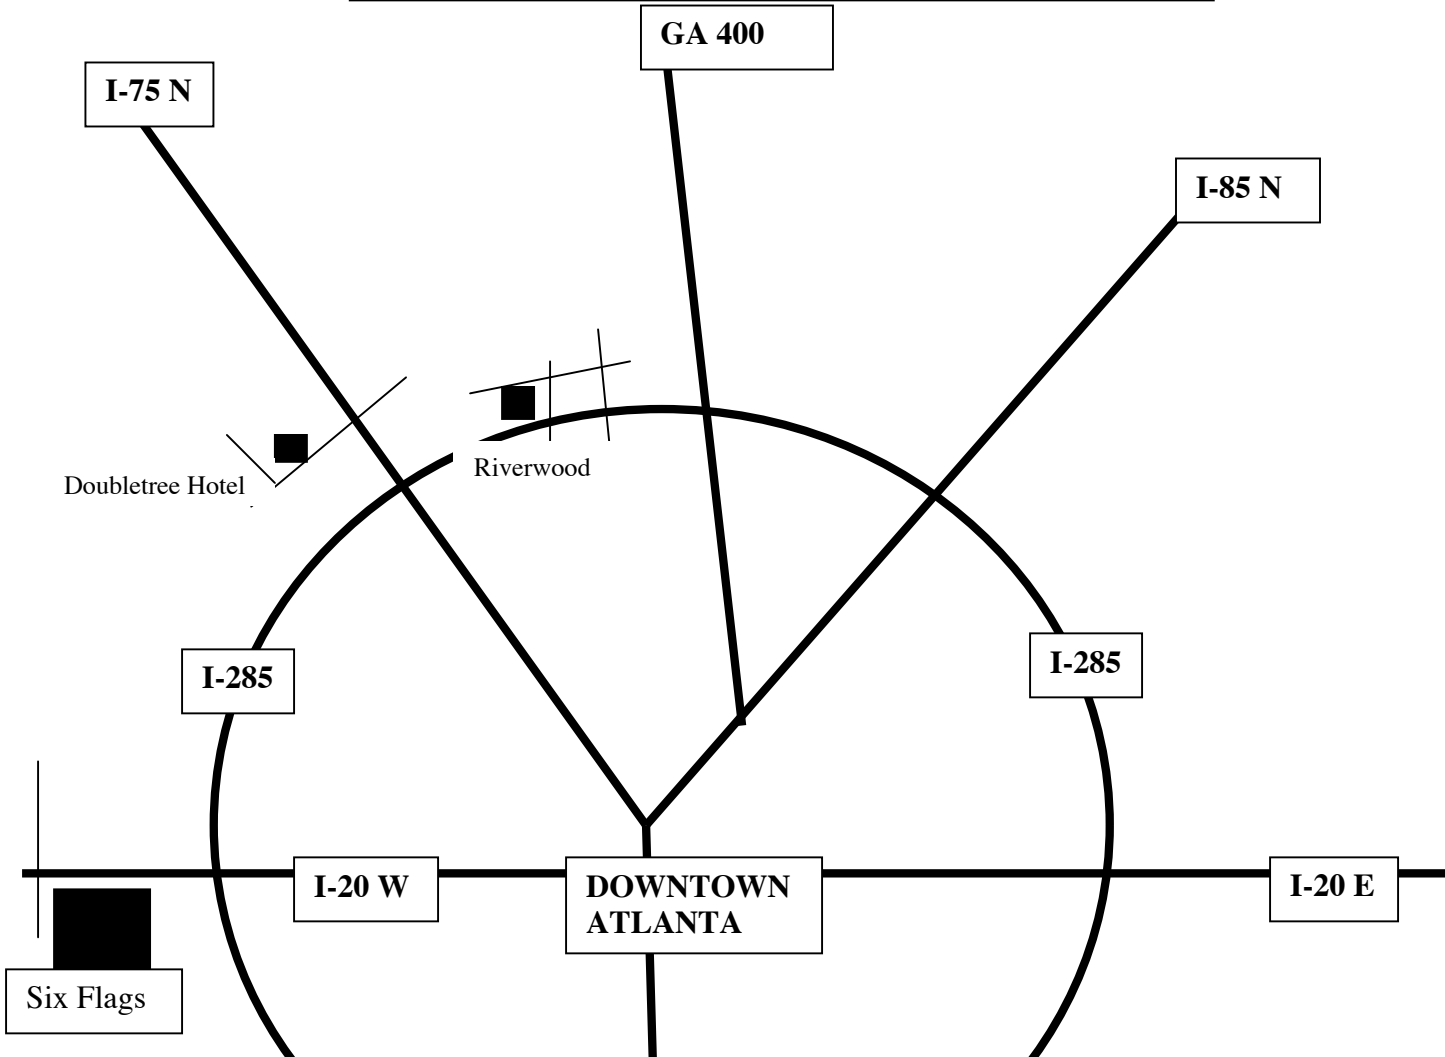

Southern Star Music Festival General Map
 Map is NOT to scale – please use www.mapquest.com

This is a general reference map for your convenience. We suggest www.mapquest.com for specific directions.

Doubletree Hotel Atlanta NW/Marietta: I-75 Exit #260 at Windy Hill (first exit outside of I-285) and go west. Turn right at the Chik-fil-a (about 100 yards). The hotel is on the right. The phone number is 770-272-9441 and the address is 2055 South Park Place, Atlanta 30339.

Riverwood HS: 5900 Heards Dr. Atlanta 30328
 I-285 Exit 24 which is Riverside Dr. Go north on Riverside for about 500 yards and turn left at the light on Heards Ferry. At the next light, turn left on Heards Dr. Take first entrance into the school (75 yards on the right). Park at the top or back of the parking lot and leave cases on bus.

Southern Star phone is 678-361-7108