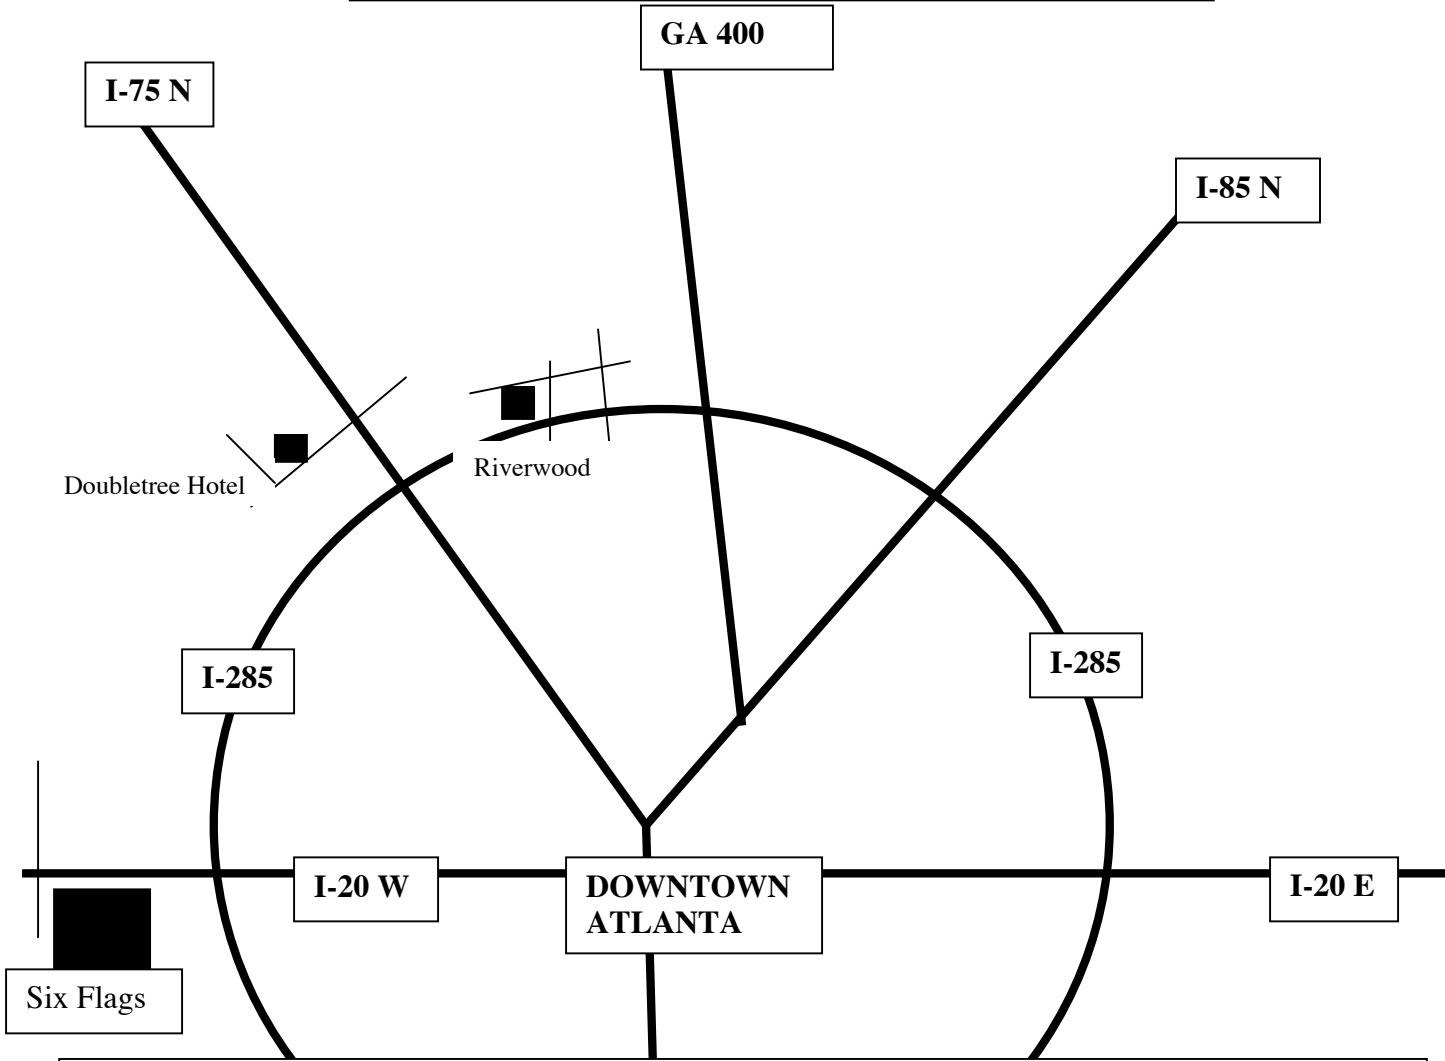

Southern Star Music Festival General Map
 Map is NOT to scale – please use www.mapquest.com

This is a general reference map for your convenience. We suggest www.mapquest.com for specific directions.

Doubletree Hotel Atlanta NW/Marietta: I-75 Exit #260 at Windy Hill (first exit outside of I-285) and go west. Turn right at the Chik-fil-a (about 100 yards). The hotel is on the right. The phone number is 770-272-9441 and the address is 2055 South Park Place, Atlanta 30339.

Riverwood HS: 5900 Heards Dr. Atlanta 30328
 I-285 Exit 24 which is Riverside Dr. Go north on Riverside for about 500 yards and turn left at the light on Heards Ferry. At the next light, turn left on Heards Dr. Take first entrance into the school (75 yards on the right). Park at the top or back of the parking lot and leave cases on bus.

Southern Star phone is 678-361-7108